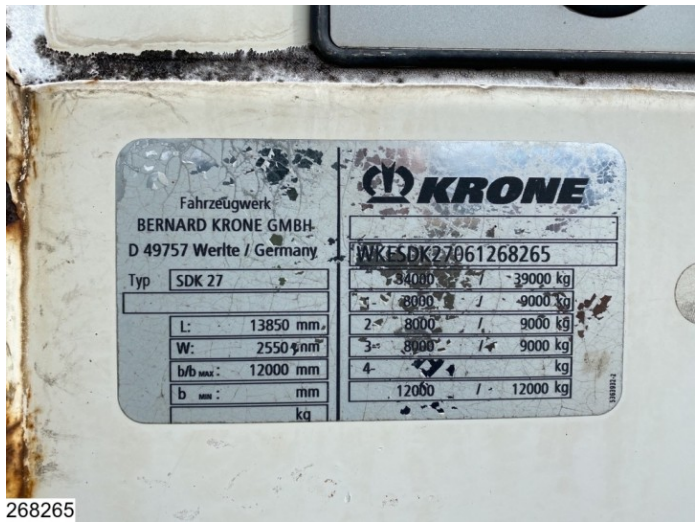

268265

Axleconfiguration 3 assen

	1	2	3
Position	Front	Center	Rear
Brand	Saf	Saf	Saf
Tiresize	385 65 r 22,5	385 65 r 22,5	385 65 r 22,5
Brakes	Brake discs	Brake discs	Brake discs
Suspension	Air	Air	Air