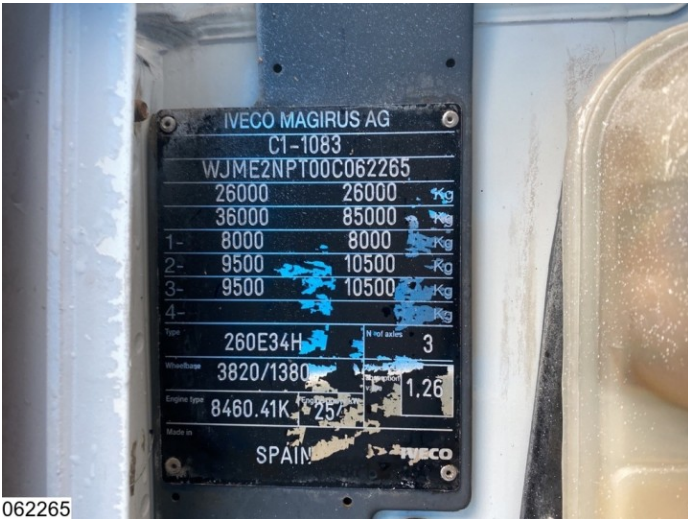

Condition	Used
Brand	Iveco
Vehicle type	260e34
Chassis number	WJME2NPT00C062265
Registration year	1999
MOT	4/11/2022
First registration	8/23/1999
Empty weight	11.891 kg
payload	14.109 kg
GVW	26.000 kg
Color	White
Tachograph	Analog

Mileage

Odometer reading	424.000Km
------------------	-----------

Engine

Power	340 hp
-------	--------

Transmission

Transmission	Manual
Gears	16

Fuel

Fuel	Diesel
Emission class	Euro 2
Number of tanks	1

062265

- ✔ Differential lock
- ✔ Hub reduction
- ✔ Hydraulic
- ✔ Manual gearbox
- ✔ PTO
- ✔ Steel suspension

Remarks

7500 liter concrete mixer 7,5 m3

062265

062265

062265

062265