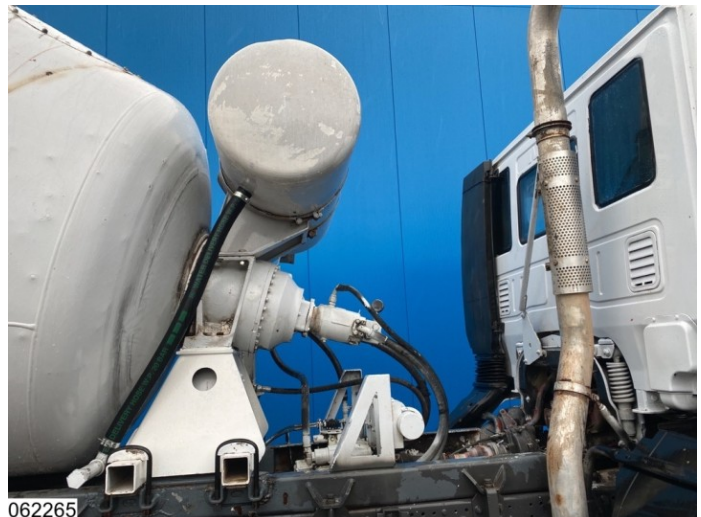

- ✔ Differential lock
- ✔ Hub reduction
- ✔ Hydraulic
- ✔ Manual gearbox
- ✔ PTO
- ✔ Steel suspension

Remarks

7500 liter concrete mixer 7,5 m3

062265