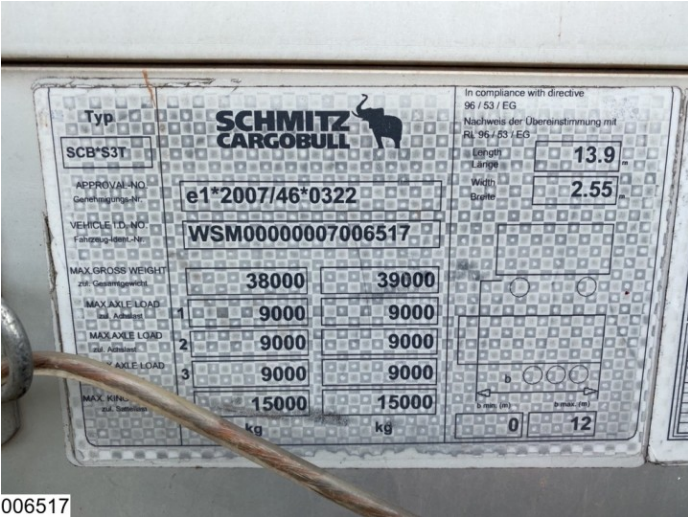

006517

Axleconfiguration 3 assen

	1	2	3
Position	Front	Center	Rear
Brand	Schmitz	Schmitz	Schmitz
Tiresize	385 65 r 22,5	385 65 r 22,5	385 65 r 22,5
Brakes	Brake discs	Brake discs	Brake discs
Suspension	Air	Air	Air