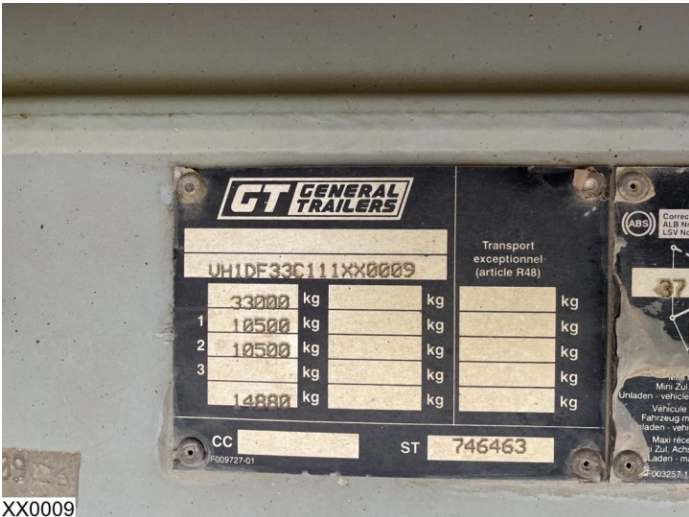

JB Trading b.v.
 Marconistraat 22
 6716 AK Ede Nederland
<https://jbtrading.com>
 +31 318 690 347

General Trailers kipper

Steel Suspension

€4,900.-
ID XX0009

Semi trailer

Condition	Used
Brand	General trailers
Vehicle type	Kipper
Chassis number	VH1DF33C111XX0009
Registration year	2001
First registration	3/23/2001
Empty weight	4.720 kg
payload	28.280 kg
GVW	33.000 kg

Structure

Kind	Tipper
Behind	Yes

Structure dimensions

Length	716 cm
Width	230 cm
Height	130 cm

Content structure

Liter	21.408
M ³	21

Options and accessories

- ✓ Anti-lock braking system
- ✓ Backdoors
- ✓ Steel suspension

Remarks

Alu chassis and alu platform

XX0009

XX0009

XX0009

XX0009

XX0009

Axleconfiguration 2 assen